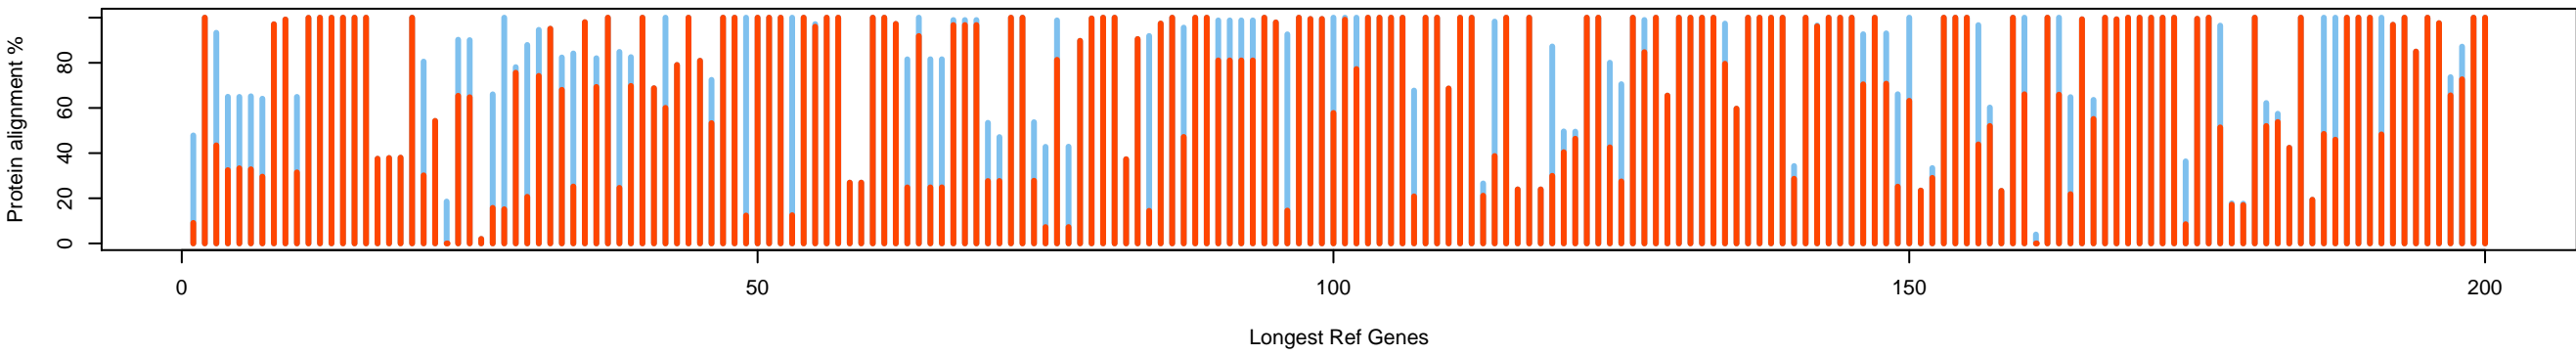

RefArath-plants: banana_evg (72% ref)

RefArath-plants: banana_gno (80% ref)

RefArath-plants: banana_tsa (28% ref)