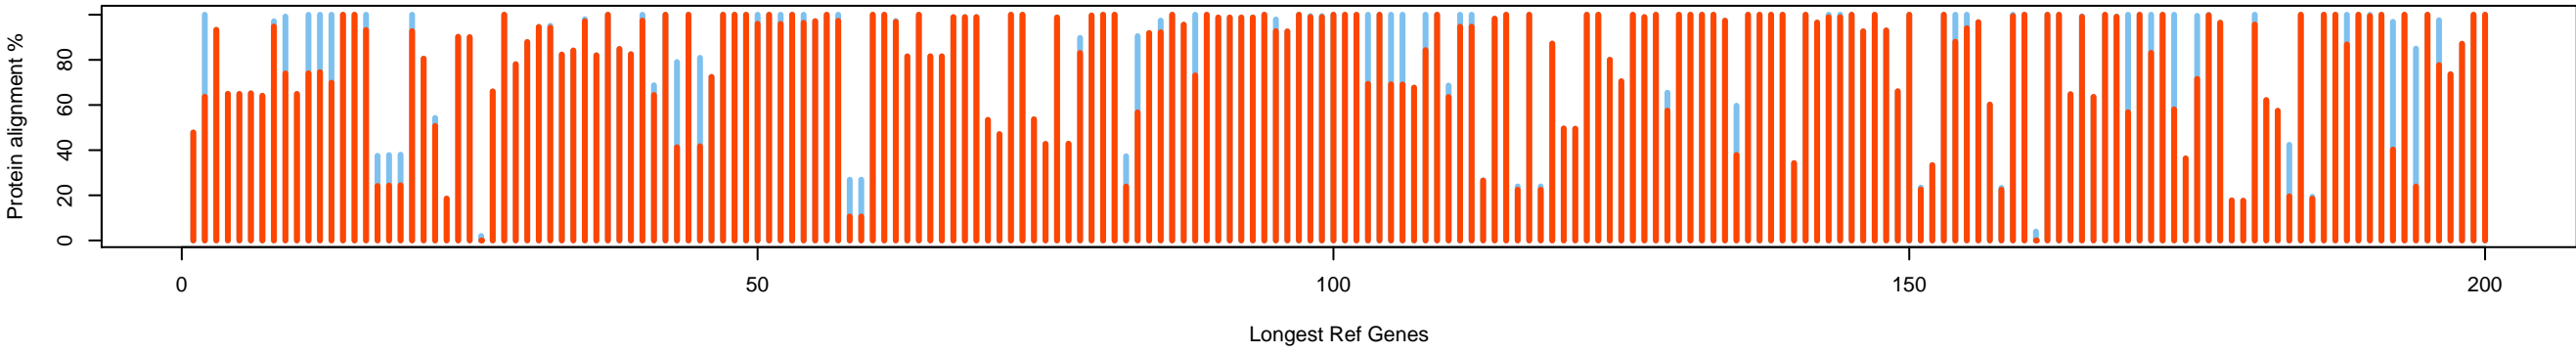

RefArath-plants: banana_evg (72% ref)

RefArath-plants: banana_gno (80% ref)

RefArath-plants: banana_tsa (28% ref)